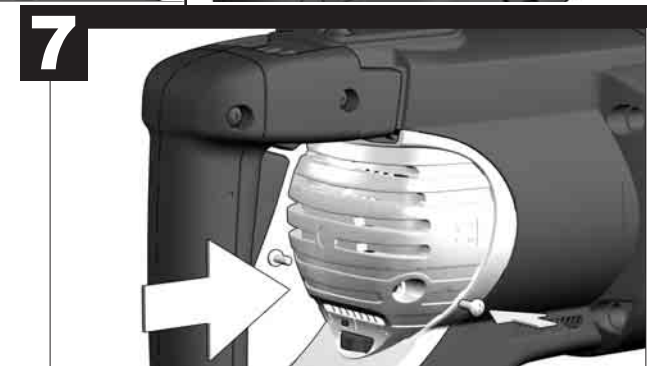

3

START

STOP

SERVICE

AUTOMATIC
STOP

SERVICE

Copyright 2021

Techtronic Industries GmbH
Max-Eyth-Str. 10
71364 Winnenden
Germany