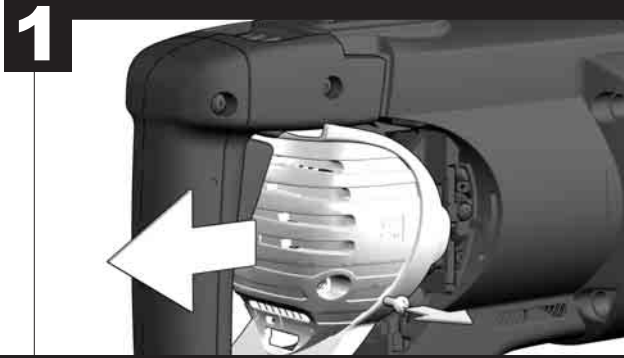

3

START

STOP

SERVICE

AUTOMATIC
STOP

SERVICE

Copyright 2021

Techtronic Industries GmbH
Max-Eyth-Str. 10
71364 Winnenden
Germany